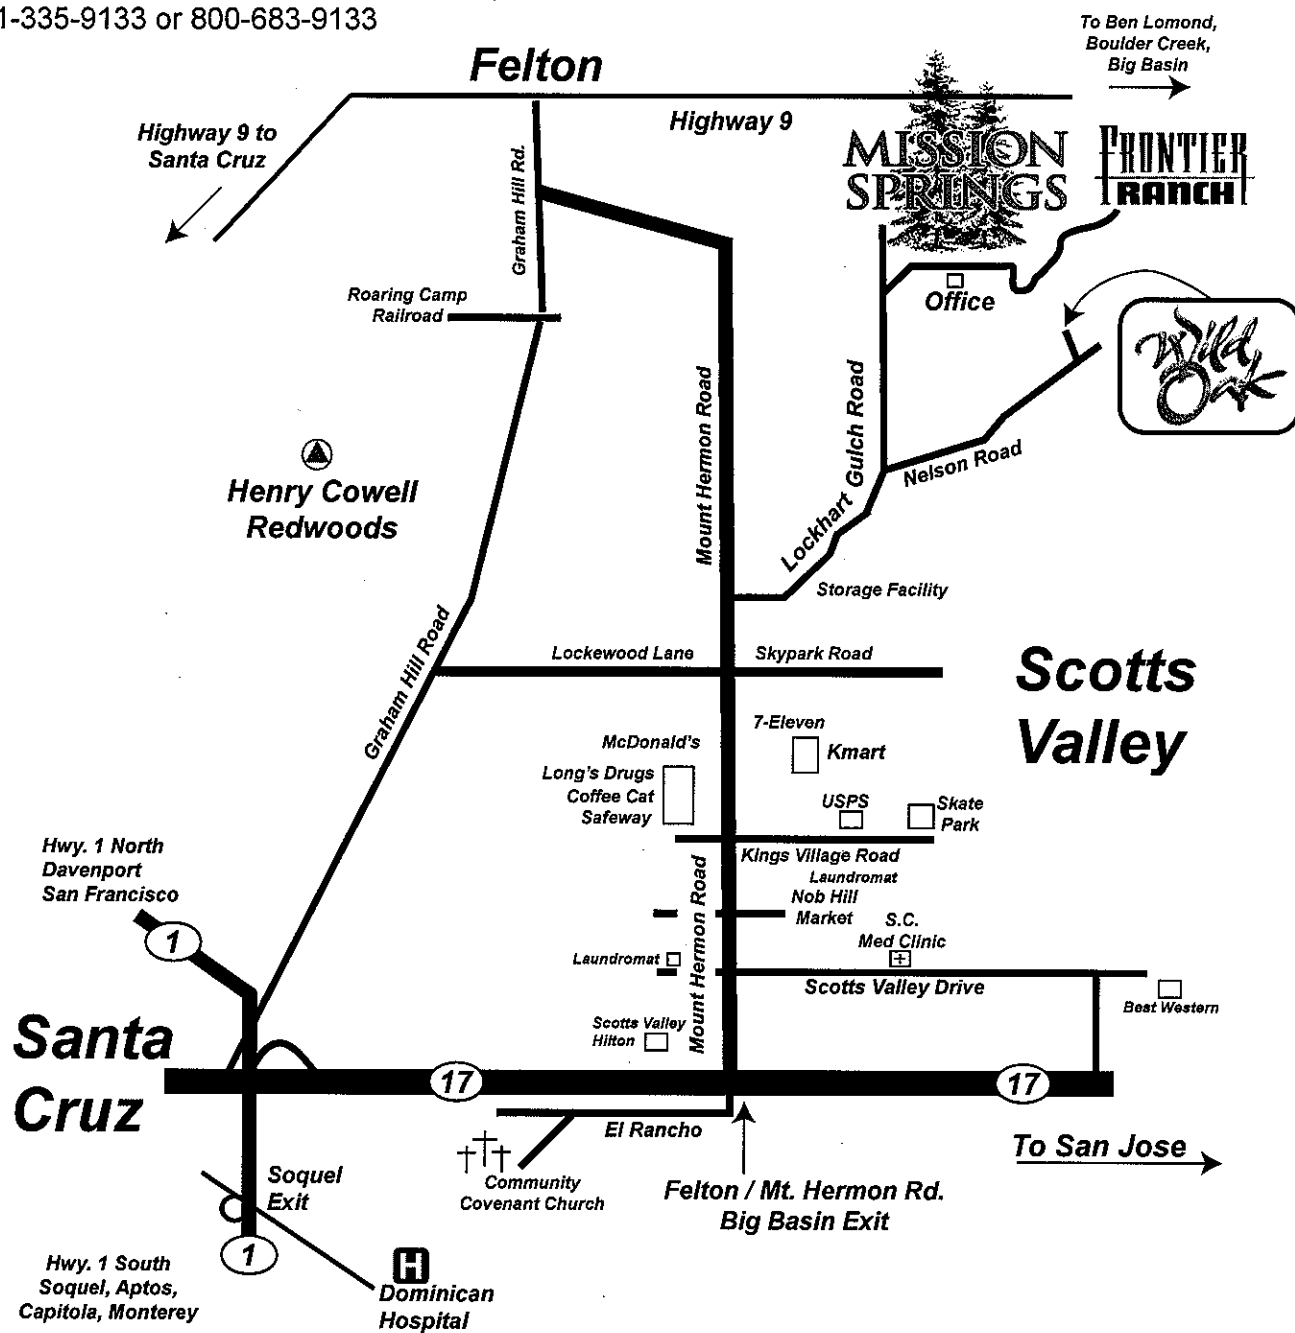

Mission Springs Christian Camps & Conference Center

1050 Lockhart Gulch Road, Scotts Valley, CA 95066

831-335-9133 or 800-683-9133

FROM SAN JOSE:

Take Hwy 17 South to the Mt. Hermon Rd. exit
 Turn right onto Mt. Hermon Rd. and continue thru Scotts Valley
 Turn right at Lockhart Gulch Rd. (light)
 At the fork, stay on Lockhart Gulch for Mission Springs Conference Center and Frontier Ranch
 OR turn right onto Nelson Road at the fork to get to Wild Oak

FROM SANTA CRUZ OR MONTEREY:

Take Hwy 1 North to Hwy 17 North
 Exit at Mt. Hermon Rd. and follow the exit over the freeway
 Turn right at Lockhart Gulch Rd.
 At the fork, stay on Lockhart Gulch for Mission Springs Conference Center and Frontier Ranch
 OR turn right onto Nelson Road at the fork to get to Wild Oak